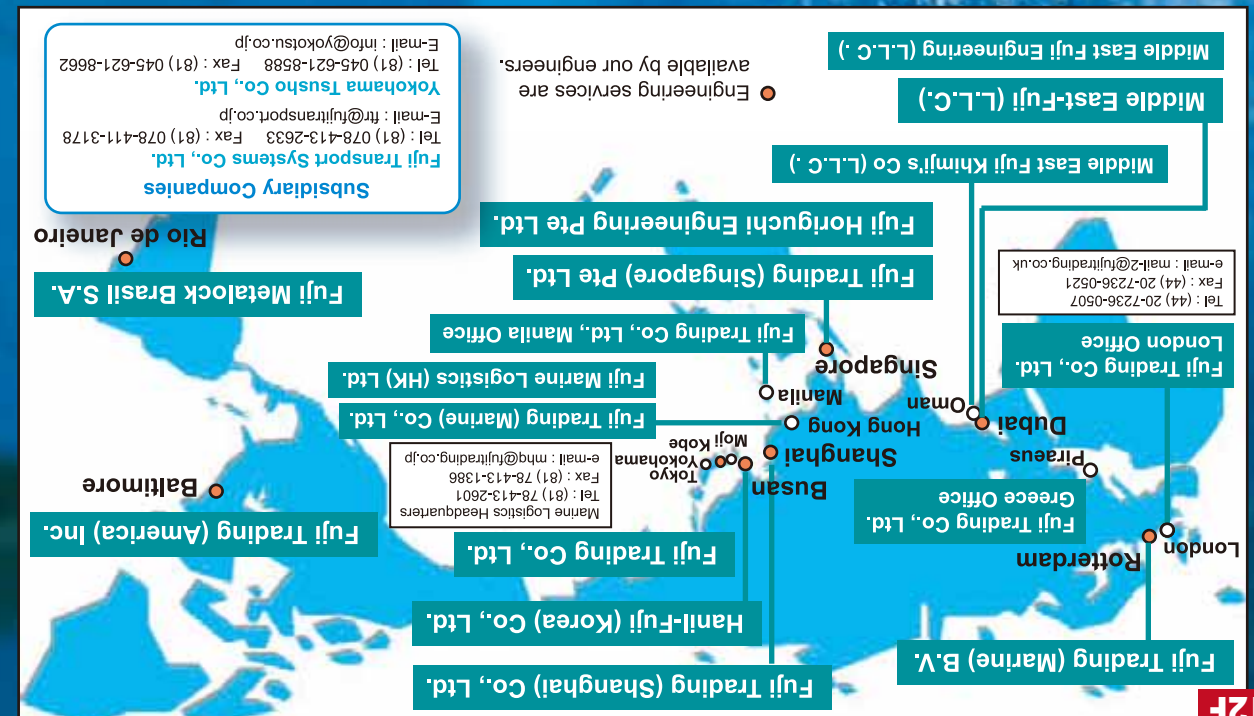

http://www.khi.co.jp/english/product/shipbuilding/marine/

Kawasaki Heavy Industries, Ltd.
Kawasaki Heavy Industries, Ltd.
Overseas Sales Section Marine Machinery Sales Department,
Machinery Division Gas Turbine & Machinery Company

marine-machinery-sales-e@khi.co.jp

Kawasaki

"Global Kawasaki"
Kawasaki, working as one
for the good of the planet

B02-128

http://www.hitachizosen.co.jp

hosokawa_r@hitachizosen.co.jp

Hitachi Zosen
HITZ

Innovation and Advanced Technology
for Maritime Industry

B02-129

http://www.fujitrading.co.jp

FUJI TRADING CO., LTD.
MARINE SUPPLY AND ENGINEERING
mhq@fujitrading.co.jp

B02-127

http://www.dhd.co.jp