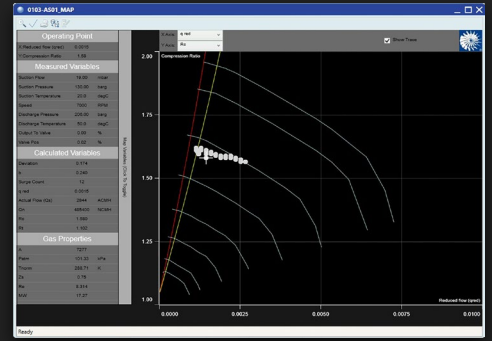

CCC Inside™ is designed for seamless integration with Yokogawa's CENTUM VP FCS, enabling you to run CCC control applications directly from Yokogawa's hardware. With CCC Inside™, you can streamline operations and empower more personnel to manage your equipment. Plus, you get access to our knowledgeable field engineers — over 150 turbomachinery experts around the world who are ready to offer support.